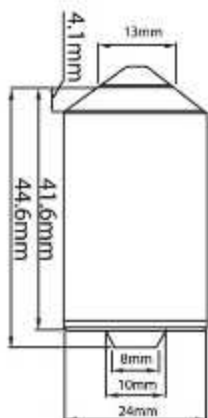

### Dimension

## 1/4" BULLET COLOR Camera

### SPECIFICATION

MODEL	VSC-8050CP
Image Sensor	1/4" CCD
Signal System	PAL/NTSC
Effective Pixels	PAL : 500 (H) x 582 (V) NTSC : 500 (H) x 582 (V)
Horizontal Resolution	420TVL
Video Output	1.0Vp-p 75 Ω
S/N Ratio	More than 48dB (AGC OFF)
Minimum illumination	1.0Lux / F1.2
Shutter speed	1/50 (1/60) - 1/100,000 sec
Lens	Triangle Pin-Hole : 3.8mm/F2.0
Sensing Area	3.6mm x 2.7mm
White Balance	Auto Tracking White Balance
Power Requirement	DC 12V
Power Consumption	110mA
Dimensions	Ø24mm x 44.6mm