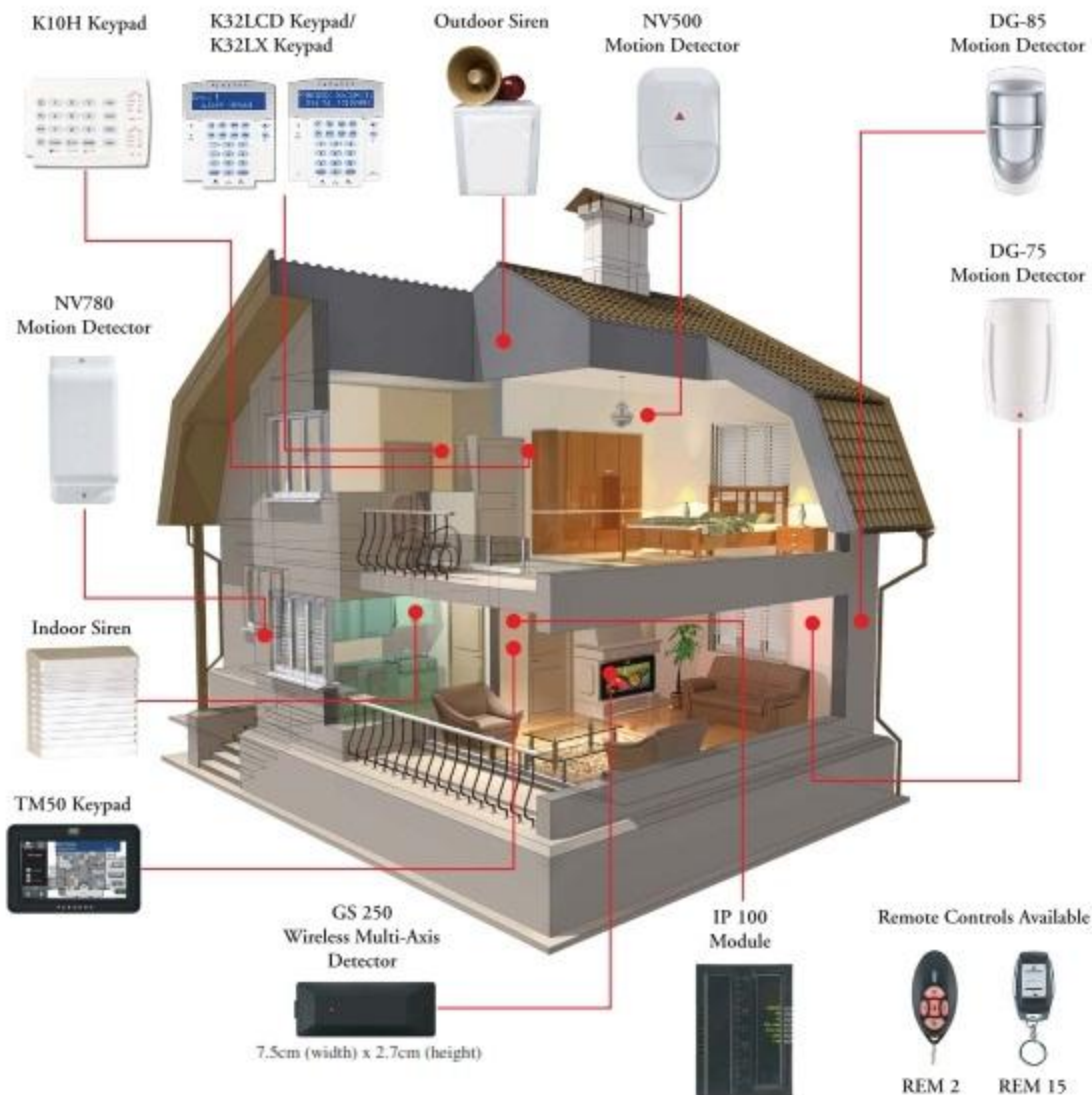

## When Protection Is All That Matters

4 to 32 Zone  
Expandable Security Systems

# Protecting Your Family & Assets

Spectra SP protects your home, but more importantly, Spectra SP protects you. Get three different levels of security:

- **Arm** : Leave your home and maximise your security.
- **Sleep**: Protect your main floor while you sleep in full security upstairs.
- **Stay** : Protect your perimeter while at home with the children.

**P A R A D O X**  
SECURITY SYSTEMS

Product specification is subject to change without further notice.  
Only Paradox alarm panel, keypad, PIR sensor, communication module are imported from Canada.

[sejati4u.com](http://sejati4u.com)