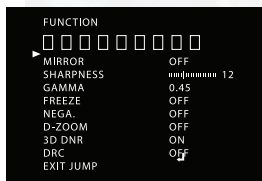

ONVIA™

HD-CVI

High Definition-Composite Video Interface

WHAT YOU SEE IS ALWAYS TRUE

Analog

1080p

1080P

1080b

OSD Menu Setup

Powerful menu operation can set all function on the camera.

Smart IR Auto Control

IR LEDs will be on or off automatically when there is light changing in the field of view camera and the limiting value of the switching gate is reached.

Smart IR Off

Smart IR On

DWDR (Digital Wide Dynamic Range)

DWDR is a powerful and ultra-advanced technology that captures cleaner and superior high resolution pictures even where images appear dark because there is a strong back light present.